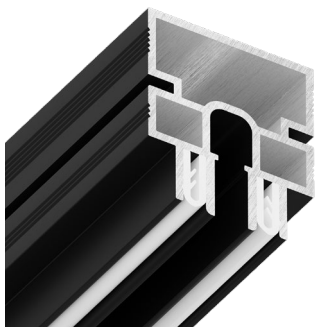

EUROSLOTT

SHADOW PROFILE FOR TEXTILE CEILINGS

Retail price per 1 meter € 8,74

2 m Nominal profile length

2 m Actual profile length

2 m Minimal quantity of profile

! An order is in multiples of 1 rod

! NOTE! The connectors shown on page 7 are used for installation.

SLOTT R

SEPARATION PROFILE

Retail price per 1 meter € 40,69

2 m Nominal profile length

2,05 m Actual profile length

2 m Minimal quantity of profile

! An order is in multiples of 1 rod

! NOTE! The connectors shown on page 7 are used for installation.