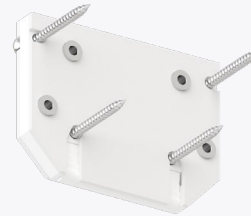

!

An order is in multiples of 1 rod

!

NOTE! The connectors shown on page 10 are used for installation.

END CAPS
SLOTT CANYON

Retail price per 1 piece

€ 13,43

€ 13,56