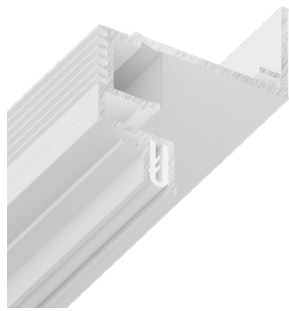

20 cm

Actual profile length

1 pcs

Minimal quantity of profile

!

An order is in multiples of 1 pcs

To order, please send a request via email to info@kraab-systems.eu indicating the name and quantity of the item you are interested in.