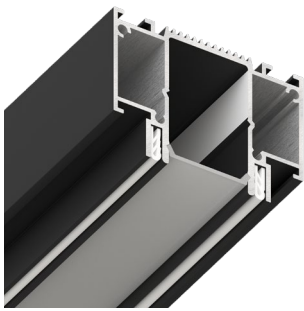

SLOTT CANYON

NARROW LIGHT LINE

Black

White

Retail price per 1 meter

€ 55,06

€ 55,85

2 m

Nominal profile length

2.05 m

Actual profile length

2 m

Minimal quantity of profile

!

An order is in multiples of 1 rod

!

NOTE! The connectors shown on page 10 are used for installation.

END CAPS
SLOTT CANYON