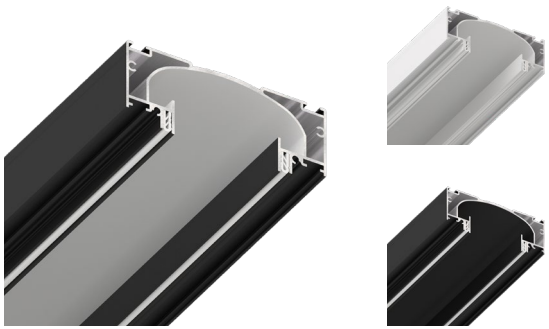

SLOTT 2.0

RECESSED LIGHT LINE

Black White b/w

Retail price per 1 meter € 67,73 € 68,53 € 78,28

2 m Nominal profile length

2.05 m Actual profile length

2 m Minimal quantity of profile

! An order is in multiples of 1 rod

! NOTE! The connectors shown on page 10 are used for installation.

END CAPS
SLOTT 2.0

Retail price per 1 piece

€ 14,47

€ 15,20

€ 16,73

To order, please send a request via email to info@kraab-systems.eu indicating the name and quantity of the item you are interested in.