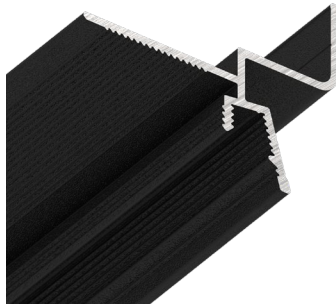

**PROFILE
SYSTEMS
FOR
DRYWALL**

KRAAB GIPPS

SHADOW PROFILE WITH DAMPER

Retail price per 1 meter

€ 15,46

2 m

Nominal profile length

2 m

Actual profile length

2 m

Minimal quantity of profile

!

An order is in multiples of 1 rod

KRAAB GIPPS

SHADOW PROFILE

Retail price per 1 meter