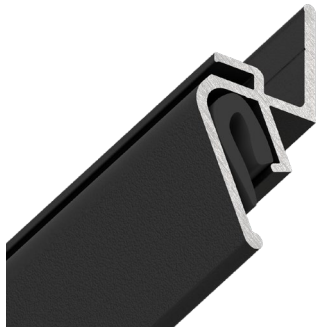

EUROKRAAB

SHADOW PROFILE

Retail price per 1 meter

€ 7,38

2 m

Nominal profile length

2 m

Actual profile length

2 m

Minimal quantity of profile

!

An order is in multiples of 1 rod

!

NOTE! The connectors shown on [page 7](#) are used for installation.

EUROKRAAB STRONG

SHADOW PROFILE

Retail price per 1 meter

€ 7,98

2 m

Nominal profile length

2 m

Actual profile length

2 m

Minimal quantity of profile

!

An order is in multiples of 1 rod

!

NOTE! The connectors shown on [page 7](#) are used for installation.

EUROKRAAB

SHADOW CEILING PROFILE

Retail price per 1 meter

€ 5,92

2 m

Nominal profile length

2 m

Actual profile length

2 m

Minimal quantity of profile

!

An order is in multiples of 1 rod

To order, please send a request via email to info@kraab-systems.eu indicating the name and quantity of the item you are interested in.