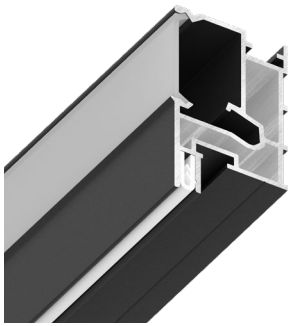

SLOTT VILLAR KIT

FLOATING PROFILE

Black

White

Retail price per 1 meter

€ 40,84 € 41,15

2 m

Nominal profile length

2.05 m

Actual profile length

2 m

Minimal quantity of profile

!

An order is in multiples of 1 rod

!

NOTE! The connectors shown on page 10 are used for installation.