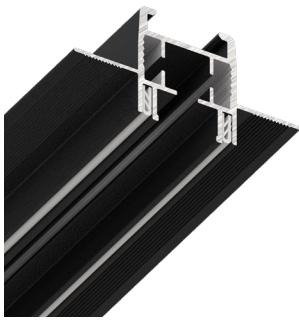

SLOTT MOTION CURTAIN TRACK

Black

White

Retail price per 1 meter

€ 48,36 € 49,00

2 m

Nominal profile length

2 m

Actual profile length

2 m

Minimal quantity of profile

!

An order is in multiples of 1 rod

Each profile is machined on one side for the motor drive connector. The length of the trimmed part is 80 mm

To order, please send a request via email to info@kraab-systems.eu indicating the name and quantity of the item you are interested in.