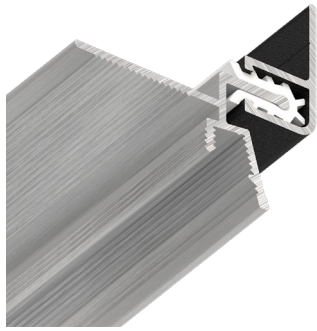

**PROFILE
SYSTEMS
FOR
DRYWALL**

KRAAB GIPPS

SHADOW PROFILE WITH DAMPER

Retail price per 1 meter

€ 15,46

2 m

Nominal profile length

2 m