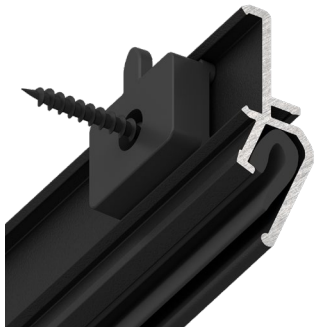

AIRKRAAB 2.0

VENTILATION SHADOW PROFILE

Retail price per 1 meter € 12,58

2 m Nominal profile length

2 m Actual profile length

2 m Minimal quantity of profile

! An order is in multiples of 1 rod

! NOTE! The connectors shown on page 7 are used for installation.

EUROSLOTT

SHADOW PROFILE FOR TEXTILE CEILINGS

Retail price per 1 meter € 8,74

2 m Nominal profile length

2 m Actual profile length

2 m Minimal quantity of profile

! An order is in multiples of 1 rod

! NOTE! The connectors shown on page 7 are used for installation.

SLOTT R

SEPARATION PROFILE

Retail price per 1 meter € 40,69

2 m Nominal profile length

2,05 m Actual profile length

2 m Minimal quantity of profile

! An order is in multiples of 1 rod

! NOTE! The connectors shown on page 7 are used for installation.

To order, please send a request via email to info@kraab-systems.eu indicating the name and quantity of the item you are interested in.