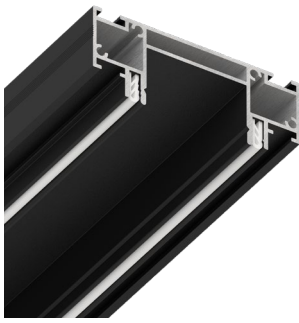

SLOTT INTRUDER

Black

White

SYSTEM FOR EMBEDDING
A ONE-PHASE TRACK
(VISIBLE LIGHT RETAINER)

Retail price per 1 meter

€ 42,15

€ 42,79

2 m

Nominal profile
length

2.05 m

Actual profile
length

2 m

Minimal quantity
of profile

!

An order is in
multiples of 1 rod

!

NOTE! The connectors shown on page 10 are used for installation.

END CAPS
SLOTT INTRUDER

Retail price per 1 piece

€ 10,98

€ 11,40

To order, please send a request via email to info@kraab-systems.eu indicating the name and quantity of the item you are interested in.