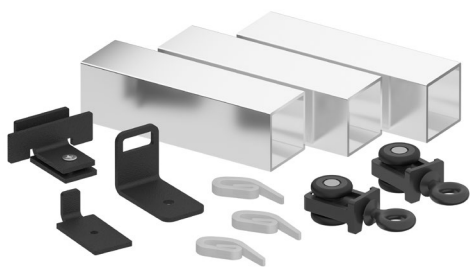

Actual profile length

2 m

Minimal quantity of profile

!

An order is in multiples of 1 rod

Each profile is machined on one side for the motor drive connector. The length of the trimmed part is 80 mm

To order, please send a request via email to info@kraab-systems.eu indicating the name and quantity of the item you are interested in.