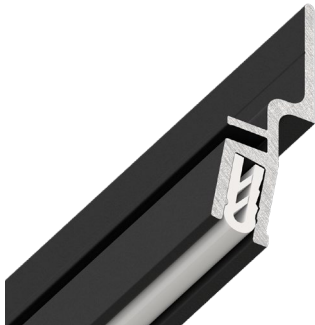

Retail price per 1 meter € 12,58

2 m Nominal profile length

2 m Actual profile length

2 m Minimal quantity of profile

! An order is in multiples of 1 rod

! NOTE! The connectors shown on page 7 are used for installation.