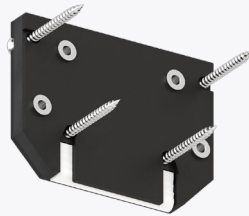

!

An order is in multiples of 1 rod

!

NOTE! The connectors shown on page 10 are used for installation.

END CAPS
SLOTT CANYON

Retail price per 1 piece

€ 13,43

€ 13,56