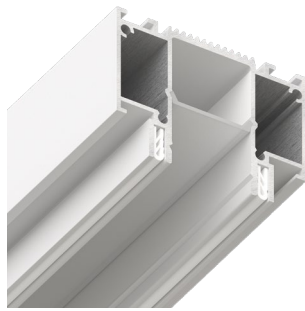

SLOTT CANYON

NARROW LIGHT LINE

Black

White

Retail price per 1 meter

€ 55,06

€ 55,85

2 m

Nominal profile length

2.05 m

Actual profile length

2 m

Minimal quantity of profile

!

An order is in multiples of 1 rod

!

NOTE! The connectors shown on page 10 are used for installation.

END CAPS
SLOTT CANYON