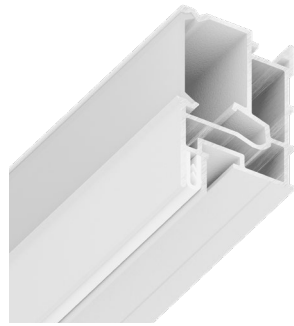

SLOTT VILLAR KIT

FLOATING PROFILE

Black

White

Retail price per 1 meter

€ 40,84 € 41,15

2 m

Nominal profile length

2.05 m

Actual profile length

2 m

Minimal quantity of profile

!

An order is in multiples of 1 rod

!

NOTE! The connectors shown on page 10 are used for installation.