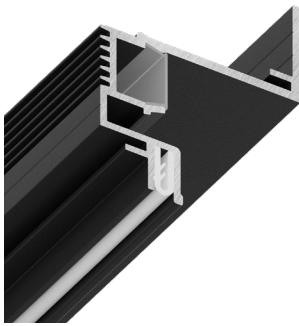

SLOTT VILLAR MINI

FLOATING PROFILE

Black

White

Retail price per 1 meter

€ 35,16

€ 35,63

2 m

Nominal profile length

2.05 m

Actual profile length

2 m

Minimal quantity of profile

!

An order is in multiples of 1 rod

!

NOTE! The connectors shown on [page 7](#) are used for installation.

To order, please send a request via email to info@kraab-systems.eu indicating the name and quantity of the item you are interested in.