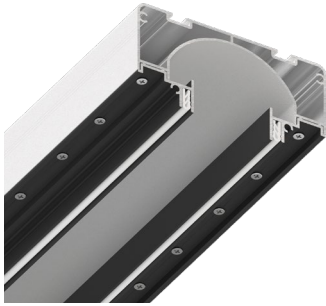

! An order is in multiples of 1 rod

! NOTE! The connectors shown on page 10 are used for installation.

END CAPS
SLOTT 2.0

Retail price per 1 piece

€ 14,47

€ 15,20

€ 16,73

To order, please send a request via email to info@kraab-systems.eu indicating the name and quantity of the item you are interested in.