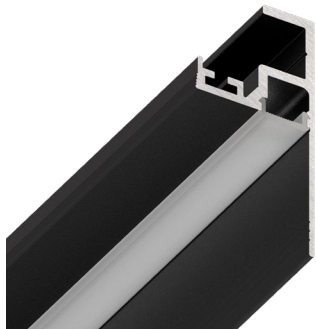

KRAAB GIPPS

SHADOW SKIRTING BOARD

Retail price per 1 meter **€ 10,08**

2 m

Nominal profile length

2 m

Actual profile length

2 m

Minimal quantity of profile

!

An order is in multiples of 1 rod

!

NOTE! The connectors shown on page 20 are used for installation.

KRAAB GIPPS

SHADOW SKIRTING BOARD WITH DIFFUSER

Retail price per 1 meter **€ 23,44**