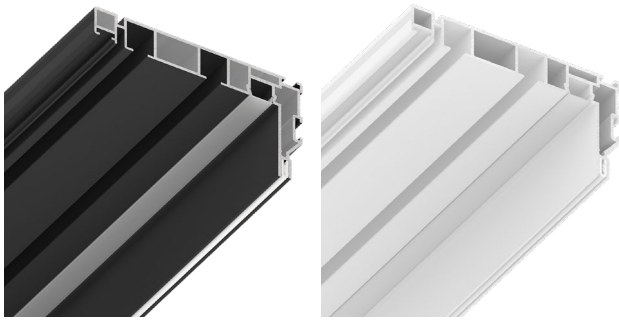

SLOTT PARSEK

CURTAIN TRACK

Black

White

Retail price per 1 meter

€ 67,87 € 68,67

2 m

Nominal profile length

2.05 m

Actual profile length

2 m

Minimal quantity of profile

!

An order is in multiples of 1 rod

!

NOTE! The connectors shown on page 10 are used for installation.

SLOTT PARSEK SYSTEM COMPONENTS

Retail price for 1 piece

€ 1,34

€ 1,55

€ 5,22

€ 5,22

To order, please send a request via email to info@kraab-systems.eu indicating the name and quantity of the item you are interested in.