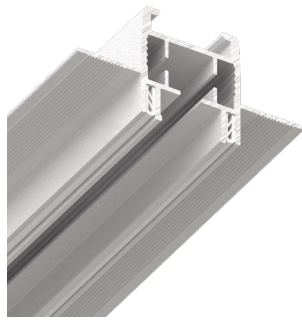

SLOTT MOTION CURTAIN TRACK

Black

White

Retail price per 1 meter

€ 48,36 € 49,00

2 m

Nominal profile length

2 m

Actual profile length

2 m

Minimal quantity of profile

!

An order is in multiples of 1 rod

Each profile is machined on one side for the motor drive connector. The length of the trimmed part is 80 mm

To order, please send a request via email to info@kraab-systems.eu indicating the name and quantity of the item you are interested in.