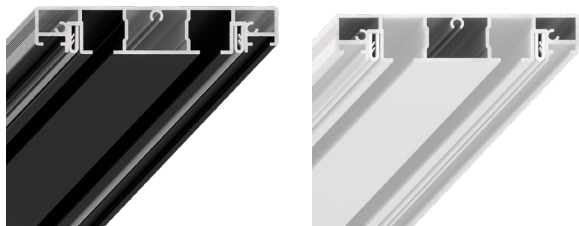

€ 15,03

SLIM 35

END CAP

Retail price per 1 piece

€ 16,01

SLIM ROAD 02

CURTAIN RAIL PROFILE

Retail price per 1 meter