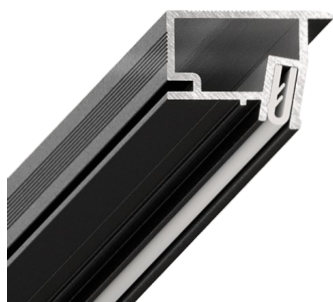

Nominal profile length

2 m

Actual profile length

2 m

Minimal quantity of profile

!

An order is in multiples of 1 rod

SLIM EUROSLOTT