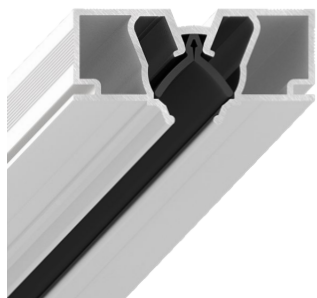

SLIM R

SEPARATION PROFILE

Retail price per 1 meter

€ 22,20

2 m

Nominal profile length

2.05 m

Actual profile length

2 m

Minimal quantity of profile

!

An order is in multiples of 1 rod.
The insert is included

To order, please send a request via email to info@kraab-systems.eu indicating the name and quantity of the item you are interested in.