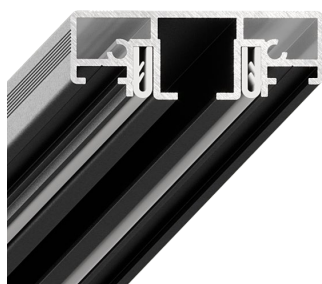

SLIM ROAD 01

CURTAIN RAIL PROFILE

Retail price per 1 meter

€ 35,94

3 m

Nominal profile length

3.05 m

Actual profile length

3 m

Minimal quantity of profile

!

An order is in multiples of 1 rod