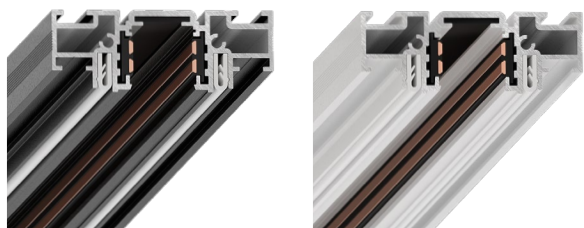

EUROKRAAB
EUROSLOTT
SLIM VILLAR
SLIM R

Connector, straight

€ 1,29

Connector, corner
(external and internal)

€ 1,66

Retail price per 1 piece

SLIM TRACK 01

TRACK SYSTEM