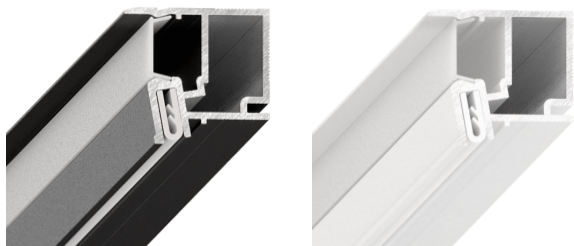

Nominal profile length

2.05 m

Actual profile length

2 m

Minimal quantity of profile

!

An order is in multiples of 1 rod.
The insert is included

To order, please send a request via email to info@kraab-systems.eu indicating the name and quantity of the item you are interested in.