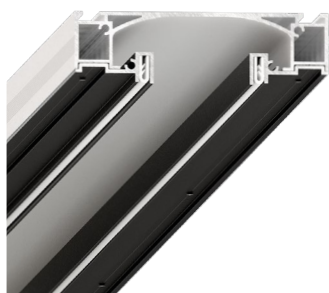

2.05 m

Actual profile length

2 m

Minimal quantity of profile

!

An order is in multiples of 1 rod

SLIM 35

RECESSED LIGHT