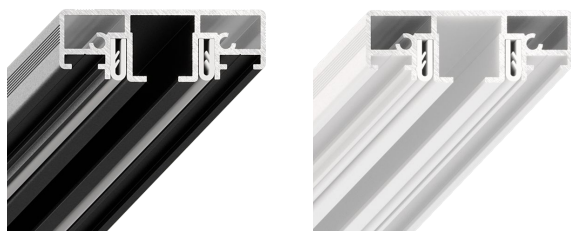

An order is in multiples of 1 rod

To order, please send a request via email to info@kraab-systems.eu indicating the name and quantity of the item you are interested in.

SLIM ROAD 01

CURTAIN RAIL PROFILE

Retail price per 1 meter