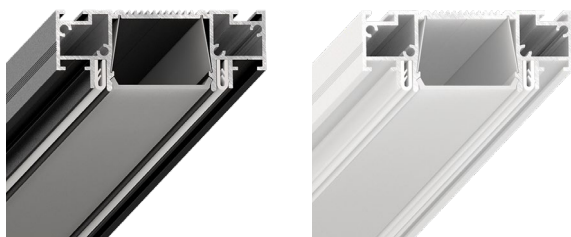

!

An order is in multiples of 1 rod

TRACK 01

END CAP

Retail price per 1 piece

€ 13,13

SLIM LINE

LIGHT LINE